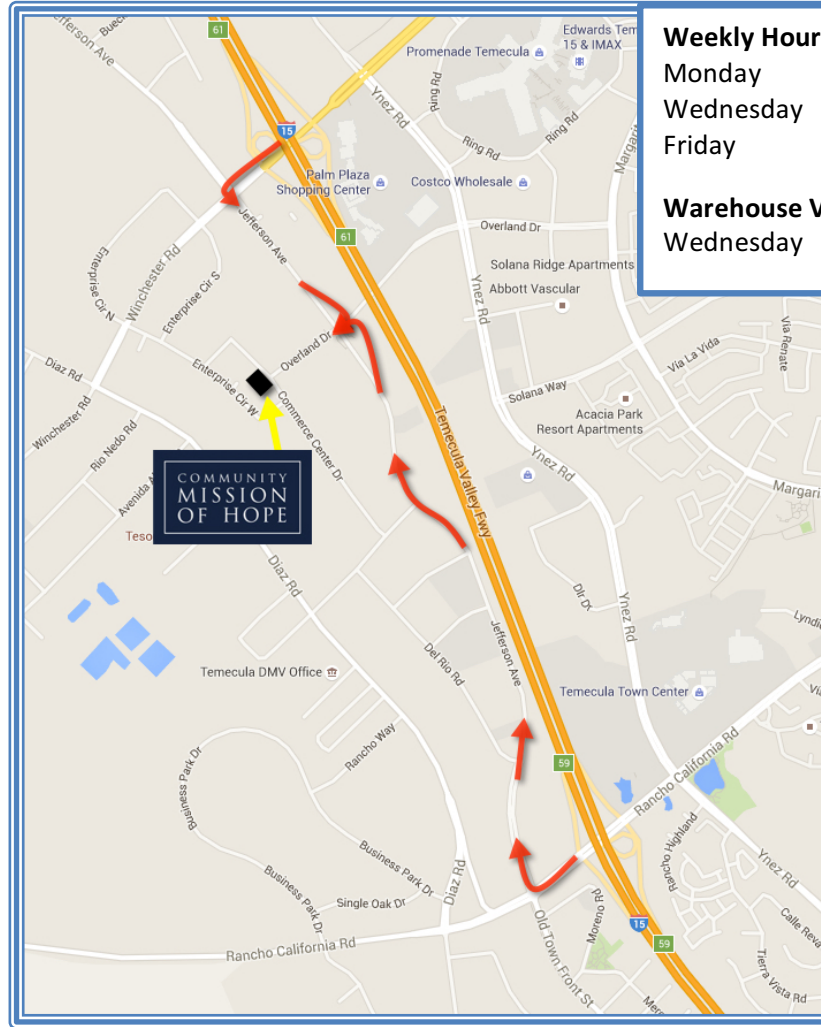

# Community Mission of Hope

27499 Commerce Center Drive, Temecula, CA

### From **Winchester Road & Interstate 15**

1. Head **West** on Winchester Rd, Turn **LEFT** on Jefferson Ave
2. Continue on Jefferson Ave to next signal, Turn **Right** on **Overland Dr**
3. Continue on Overland to the **Stop** at Commerce Center Drive
4. Go **Straight**, after stop sign into our parking lot. CMOH is directly in front of you!

### From **Rancho California Road & Interstate 15**

1. Head **West** on Rancho California Rd Turn **RIGHT** on Jefferson Ave
2. Continue on Jefferson Ave to **Overland Dr**
3. Turn **Left** on Overland Dr
4. Continue on Overland to the **Stop** at Commerce Center Drive
5. Go **Straight**, after stop sign into our parking lot. CMOH is directly in front of you!