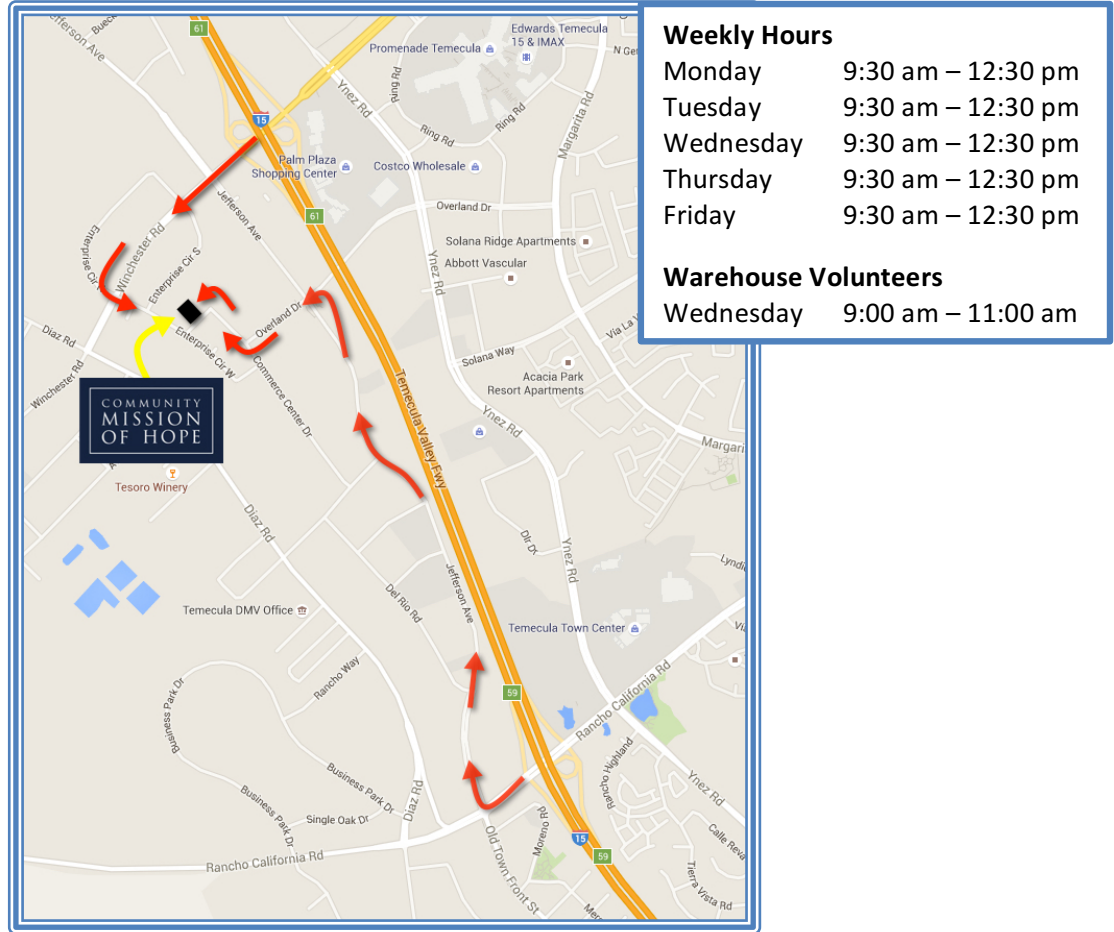

Community Mission of Hope

41760 Rider Way, Temecula, CA

From **Winchester Road & Interstate 15**

1. Head **West** on Winchester Rd towards Jefferson Ave
2. Continue west **Past** Jefferson, to Enterprise Circle South
3. At the next traffic signal, **Turn Left** onto Enterprise Circle South
4. Take the **Second Left** on Rider Way.
5. CMOH will be on your left and the **First Driveway** on the **Left**.

From **Rancho California Road & Interstate 15**

1. Head **West** on Rancho California Rd Turn **Right** on Jefferson Ave
2. Continue on Jefferson Ave to **Overland Dr**
3. Turn **Left** on Overland Dr
4. Continue on Overland to the stop, **Turn Right** on Commerce Center Drive
5. Commerce Center Drive **Turns Left** to become Rider Way.
6. CMOH will be the **Second Driveway on the Right** past the mini-storage facility